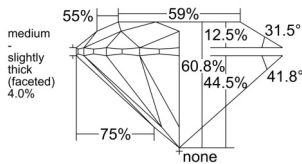

GIA®

FACSIMILE

GIA REPORT 2544088629

Verify this report at GIA.edu

GIA NATURAL DIAMOND DOSSIER®

November 25, 2025
GIA Report Number 2544088629
Shape and Cutting Style ..... Round Brilliant
Measurements ..... 5.33 - 5.36 x 3.25 mm

GRADING RESULTS

Carat Weight ..... 0.56 carat
Color Grade I
Clarity Grade S11
Cut Grade ..... Excellent

ADDITIONAL GRADING INFORMATION

Polish ..... Excellent
Symmetry ..... Excellent
Fluorescence ..... Faint
Clarity Characteristics ..... Crystal, Cloud
Inscription(s): GIA 2544088629

PROPORTIONS

Profile to actual proportions

GRADING SCALES

GIA COLOR SCALE	GIA CLARITY SCALE	GIA CUT SCALE	
D	FLAWLESS	EXCELLENT	
E	INTERNALLY FLAWLESS		
F		VVS₁	VERY GOOD
G	VVS₂		
H	VS₁	GOOD	
I	VS₂		
J	S1₁	FAIR	
K	S1₂		
L	I₁	POOR	
M	I₂		
N	I₃		
O			
P			
Q			
R			
S			
T			
U			
V			
W			
X			
Y			
Z